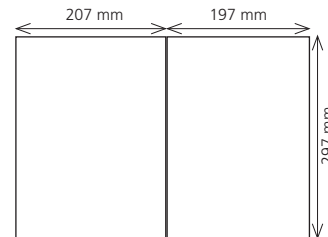

128 x 184 mm
144 x 204 mm*

3,300.–

1/2 Page
vertical

90 x 262 mm
106 x 303 mm*

2,930.–

1/2 Page
horizontal

184 x 128 mm
216 x 148 mm*

2,930.–

1/8 Seite
horizontal

184 x 28 mm

1,390.–

* Sizes include 3 mm at each edge for trim

Additional ad sizes on request

All orders underlie our general terms and conditions, see www.verpackungsrundschau.de/terms. All rates are excluding VAT.

1 Sheet
width 216 mm x height 309 mm*

1 Sheet + fold-out
width 315 mm x height 309 mm*

2 Sheets
width 432 mm x height 309 mm*

2 Sheets (folding out sideways)
width 417 mm x height 309 mm*

3 Sheets (right hand gate fold)
width 599 mm x height 309 mm*

4 Sheets (double gate fold)
width 814 mm x height 309 mm*

*** Untrimmed size.
Stitched-in inserts must
be supplied untrimmed
and folded.**