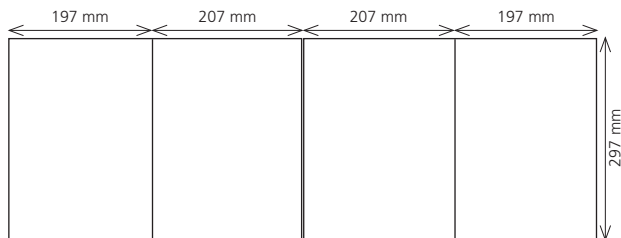

128 x 184 mm
144 x 204 mm*

3,300.–

1/2 Page
vertical

90 x 262 mm
106 x 303 mm*

2,930.–

1/2 Page
horizontal

184 x 128 mm
216 x 148 mm*

2,930.–

Bound insert variations with trim scheme (Only for standard issues; please inquire for Specials)

Head trim 6 mm, bottom trim 6 mm, edge trim 3 mm, gutter 3 mm, for bound inserts that fold out, add 3 mm for trimming (spine only)

1 Sheet
width 216 mm x height 309 mm*

1 Sheet + fold-out
width 315 mm x height 309 mm*

2 Sheets
width 432 mm x height 309 mm*

2 Sheets (folding out sideways)
width 417 mm x height 309 mm*

3 Sheets (right hand gate fold)
width 599 mm x height 309 mm*

4 Sheets (double gate fold)
width 814 mm x height 309 mm*

*** Untrimmed size.
Stitched-in inserts must
be supplied untrimmed
and folded.**