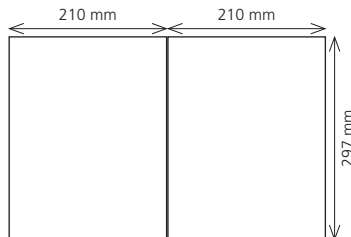

1/8 Seite
horizontal

184 x 28 mm

1,390.–

* Sizes include 3 mm at each edge for trim

Additional ad sizes on request

All orders underlie our general terms and conditions, see www.verpackungsrundschau.de/terms. All rates are excluding VAT.

Bound insert variations with trim scheme (Only for standard issues; please inquire for Specials)

Head trim 6 mm, bottom trim 6 mm, edge trim 3 mm, gutter 3 mm, for bound inserts that fold out, add 3 mm for trimming (spine only)

1 Sheet
width 216 mm x height 309 mm*

1 Sheet + fold-out
width 315 mm x height 309 mm*

2 Sheets
width 432 mm x height 309 mm*

2 Sheets (folding out sideways)
width 417 mm x height 309 mm*

3 Sheets (right hand gate fold)
width 599 mm x height 309 mm*

4 Sheets (double gate fold)
width 814 mm x height 309 mm*

*** Untrimmed size.
Stitched-in inserts must
be supplied untrimmed
and folded.**