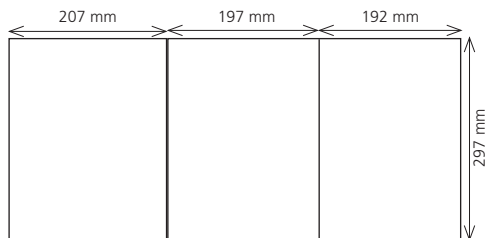

128 x 184 mm
144 x 204 mm*

3,300.–

1/2 Page
vertical

90 x 262 mm
106 x 303 mm*

2,930.–

1/2 Page
horizontal

184 x 128 mm
216 x 148 mm*

2,930.–

Bound insert variations with trim scheme (Only for standard issues; please inquire for Specials)

Head trim 6 mm, bottom trim 6 mm, edge trim 3 mm, gutter 3 mm, for bound inserts that fold out, add 3 mm for trimming (spine only)

1 Sheet
width 216 mm x height 309 mm*

1 Sheet + fold-out
width 315 mm x height 309 mm*

2 Sheets
width 432 mm x height 309 mm*

2 Sheets (folding out sideways)
width 417 mm x height 309 mm*

3 Sheets (right hand gate fold)
width 599 mm x height 309 mm*

4 Sheets (double gate fold)
width 814 mm x height 309 mm*

*** Untrimmed size.
Stitched-in inserts must
be supplied untrimmed
and folded.**