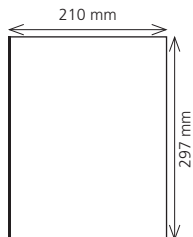

128 x 184 mm
144 x 204 mm*

3,300.–

1/2 Page
vertical

90 x 262 mm
106 x 303 mm*

2,930.–

1/2 Page
horizontal

184 x 128 mm
216 x 148 mm*

2,930.–

90 x 128 mm
106 x 148 mm*

1,875.–

1/8 Page
vertical

43 x 128 mm

1,390.–

1/8 Page
2-columns

90 x 61 mm

1,390.–

1/8 Seite
horizontal

184 x 28 mm

1,390.–

* Sizes include 3 mm at each edge for trim

Additional ad sizes on request

All orders underlie our general terms and conditions, see www.verpackungsrundschau.de/terms. All rates are excluding VAT.

1 Sheet
width 216 mm x height 309 mm*

1 Sheet + fold-out
width 315 mm x height 309 mm*

2 Sheets
width 432 mm x height 309 mm*

2 Sheets (folding out sideways)
width 417 mm x height 309 mm*

3 Sheets (right hand gate fold)
width 599 mm x height 309 mm*