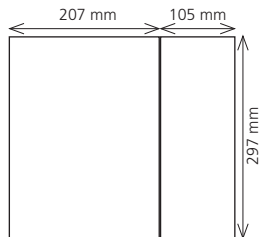

128 x 184 mm
144 x 204 mm*

3,300.–

1/2 Page
vertical

90 x 262 mm
106 x 303 mm*

2,930.–

1/2 Page
horizontal

184 x 128 mm
216 x 148 mm*

2,930.–

90 x 128 mm
106 x 148 mm*

1,875.–

1/8 Page
vertical

43 x 128 mm

1,390.–

1/8 Page
2-columns

90 x 61 mm

1,390.–

1/8 Seite
horizontal

184 x 28 mm

1,390.–

* Sizes include 3 mm at each edge for trim

Additional ad sizes on request

All orders underlie our general terms and conditions, see www.verpackungsrundschau.de/terms. All rates are excluding VAT.

1 Sheet
width 216 mm x height 309 mm*

1 Sheet + fold-out
width 315 mm x height 309 mm*

2 Sheets
width 432 mm x height 309 mm*

2 Sheets (folding out sideways)
width 417 mm x height 309 mm*

3 Sheets (right hand gate fold)
width 599 mm x height 309 mm*