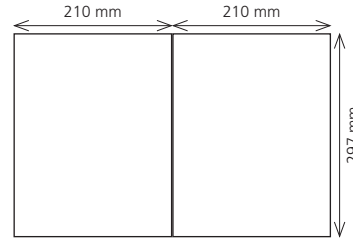

Ad sizes

Type area 43 x 262 mm
With bleed 59 x 303 mm*

Type area 184 x 61 mm
With bleed 216 x 81 mm*

Type area 90 x 128 mm
With bleed 106 x 148 mm*

Type area 43 x 128 mm

Type area 90 x 61 mm

Type area 184 x 28 mm

Rate (4c) in Euro **1.830,-**

1.830,-

1.830,-

1.375,-

1.375,-

1.375,-

* Sizes include 3 mm at each edge for trim

Additional ad sizes on request

Head trim 6 mm, bottom trim 6 mm, edge trim 3 mm, gutter 3 mm, for bound inserts that fold out, add 3 mm for trimming (spine only)

1 Sheet
width 216 mm x height 309 mm*

1 Sheet + fold-out
width 315 mm x height 309 mm*

2 Sheets
width 432 mm x height 309 mm*

2 Sheets (folding out sideways)
width 417 mm x height 309 mm*

3 Sheets (right hand gate fold)
width 599 mm x height 309 mm*

4 Sheets (double gate fold)
width 814 mm x height 309 mm*