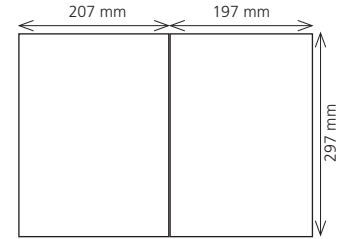

Ad sizes

Type area 43 x 262 mm
With bleed 59 x 303 mm*

Type area 184 x 61 mm
With bleed 216 x 81 mm*

Type area 90 x 128 mm
With bleed 106 x 148 mm*

Type area 43 x 128 mm

Type area 90 x 61 mm

Type area 184 x 28 mm

Rate (4c) in Euro **1.830,-**

1.830,-

1.830,-

1.375,-

1.375,-

1.375,-

* Sizes include 3 mm at each edge for trim

Additional ad sizes on request

Head trim 6 mm, bottom trim 6 mm, edge trim 3 mm, gutter 3 mm, for bound inserts that fold out, add 3 mm for trimming (spine only)

1 Sheet
width 216 mm x height 309 mm*

1 Sheet + fold-out
width 315 mm x height 309 mm*

2 Sheets
width 432 mm x height 309 mm*

2 Sheets (folding out sideways)
width 417 mm x height 309 mm*

3 Sheets (right hand gate fold)
width 599 mm x height 309 mm*

4 Sheets (double gate fold)
width 814 mm x height 309 mm*