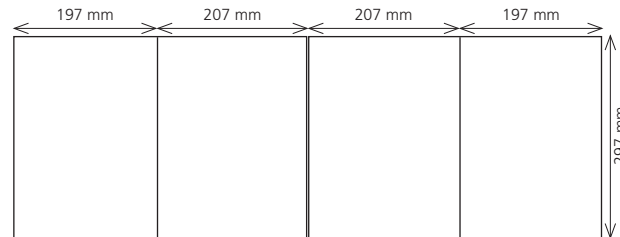

Ad sizes

Type area 43 x 262 mm
With bleed 59 x 303 mm*

Type area 184 x 61 mm
With bleed 216 x 81 mm*

Type area 90 x 128 mm
With bleed 106 x 148 mm*

Type area 43 x 128 mm

Type area 90 x 61 mm

Type area 184 x 28 mm

Rate (4c) in Euro **1.830,-**

1.830,-

1.830,-

1.375,-

1.375,-

1.375,-

* Sizes include 3 mm at each edge for trim

Additional ad sizes on request

Head trim 6 mm, bottom trim 6 mm, edge trim 3 mm, gutter 3 mm, for bound inserts that fold out, add 3 mm for trimming (spine only)

1 Sheet
width 216 mm x height 309 mm*

1 Sheet + fold-out
width 315 mm x height 309 mm*

2 Sheets
width 432 mm x height 309 mm*

2 Sheets (folding out sideways)
width 417 mm x height 309 mm*

3 Sheets (right hand gate fold)
width 599 mm x height 309 mm*

4 Sheets (double gate fold)
width 814 mm x height 309 mm*