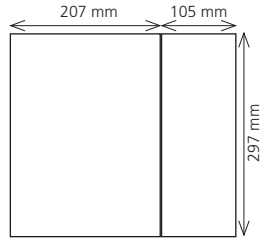

Ad sizes

Type area 43 x 262 mm
With bleed 59 x 303 mm*

Type area 184 x 61 mm
With bleed 216 x 81 mm*

Type area 90 x 128 mm
With bleed 106 x 148 mm*

Type area 43 x 128 mm

Type area 90 x 61 mm

Type area 184 x 28 mm

Rate (4c) in Euro **1.830,-**

1.830,-

1.830,-

1.375,-

1.375,-

1.375,-

* Sizes include 3 mm at each edge for trim

Additional ad sizes on request

Head trim 6 mm, bottom trim 6 mm, edge trim 3 mm, gutter 3 mm, for bound inserts that fold out, add 3 mm for trimming (spine only)

1 Sheet
width 216 mm x height 309 mm*

1 Sheet + fold-out
width 315 mm x height 309 mm*

2 Sheets
width 432 mm x height 309 mm*

2 Sheets (folding out sideways)
width 417 mm x height 309 mm*

3 Sheets (right hand gate fold)
width 599 mm x height 309 mm*

4 Sheets (double gate fold)
width 814 mm x height 309 mm*