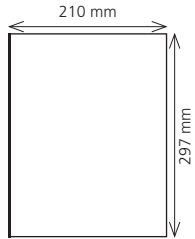

Ad sizes

Type area 43 x 262 mm
With bleed 59 x 303 mm*

Type area 184 x 61 mm
With bleed 216 x 81 mm*

Type area 90 x 128 mm
With bleed 106 x 148 mm*

Type area 43 x 128 mm

Type area 90 x 61 mm

Type area 184 x 28 mm

Rate (4c) in Euro **1.830,-**

1.830,-

1.830,-

1.375,-

1.375,-

1.375,-

* Sizes include 3 mm at each edge for trim

Additional ad sizes on request

Head trim 6 mm, bottom trim 6 mm, edge trim 3 mm, gutter 3 mm, for bound inserts that fold out, add 3 mm for trimming (spine only)

1 Sheet
width 216 mm x height 309 mm*

1 Sheet + fold-out
width 315 mm x height 309 mm*

2 Sheets
width 432 mm x height 309 mm*

2 Sheets (folding out sideways)
width 417 mm x height 309 mm*

3 Sheets (right hand gate fold)
width 599 mm x height 309 mm*

4 Sheets (double gate fold)
width 814 mm x height 309 mm*