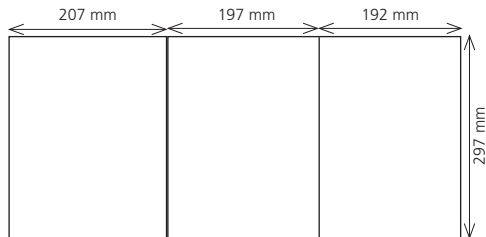

Ad sizes

Type area 43 x 262 mm
With bleed 59 x 303 mm*

Type area 184 x 61 mm
With bleed 216 x 81 mm*

Type area 90 x 128 mm
With bleed 106 x 148 mm*

Type area 43 x 128 mm

Type area 90 x 61 mm

Type area 184 x 28 mm

Rate (4c) in Euro **1.830,-**

1.830,-

1.830,-

1.375,-

1.375,-

1.375,-

* Sizes include 3 mm at each edge for trim

Additional ad sizes on request

Head trim 6 mm, bottom trim 6 mm, edge trim 3 mm, gutter 3 mm, for bound inserts that fold out, add 3 mm for trimming (spine only)

1 Sheet
width 216 mm x height 309 mm*

1 Sheet + fold-out
width 315 mm x height 309 mm*

2 Sheets
width 432 mm x height 309 mm*

2 Sheets (folding out sideways)
width 417 mm x height 309 mm*

3 Sheets (right hand gate fold)
width 599 mm x height 309 mm*

4 Sheets (double gate fold)
width 814 mm x height 309 mm*